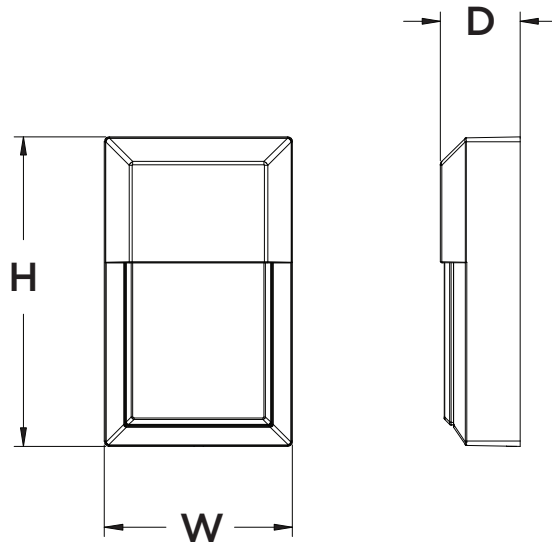

**Specifications and dimensions
subject to change without notice.**

Black	LED	Source Lumens	Delivered Lumens	CCT	H	W	D
WAS08650L30BK	9W	900	650	3000K	8-3/8"	5-1/8"	2-1/8"